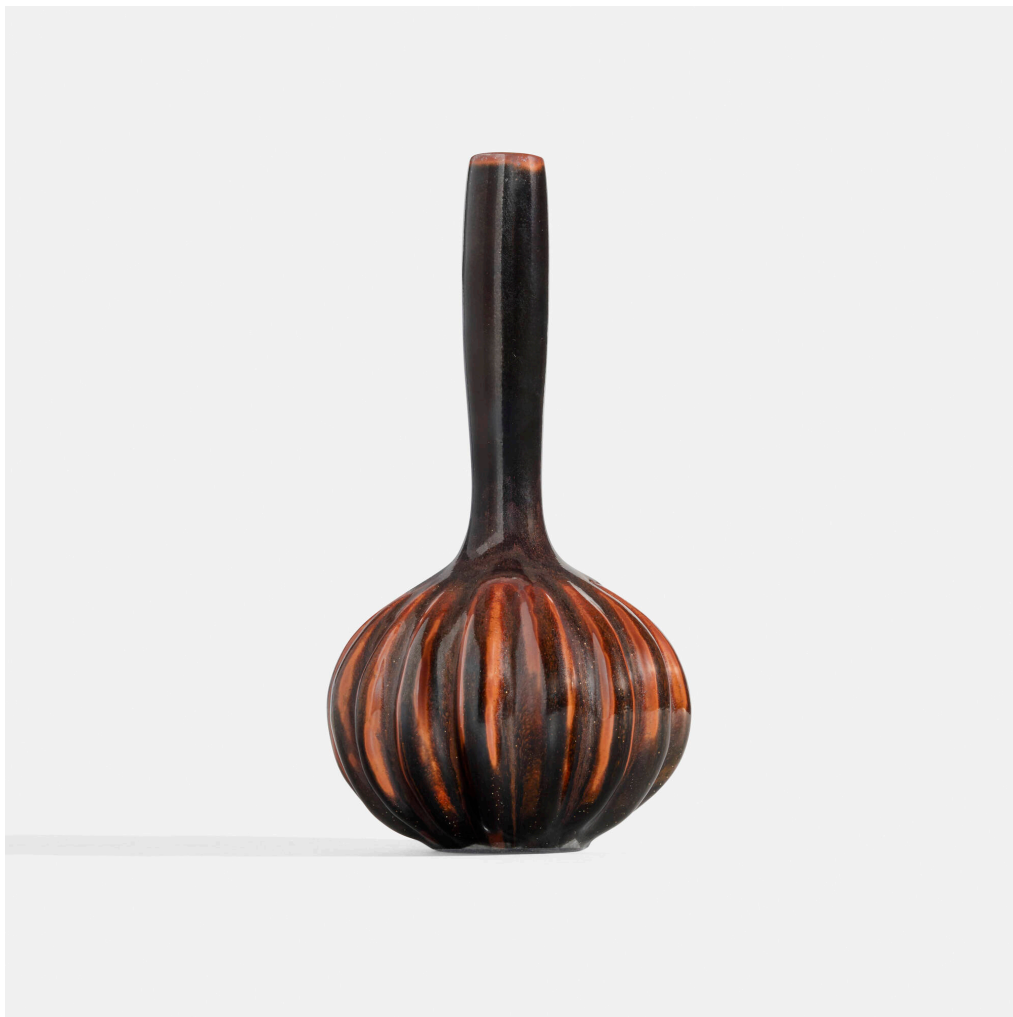

SCANDINAVIAN DESIGN

139

AXEL SALTO
Vase

Royal Copenhagen | Denmark, c. 1950 | glazed stoneware
9¼ h × 4½ dia in (23 × 11 cm)

Glazed signature and number to underside 'SALTO' with three-line wave marks.

Estimate: \$1,500–2,500