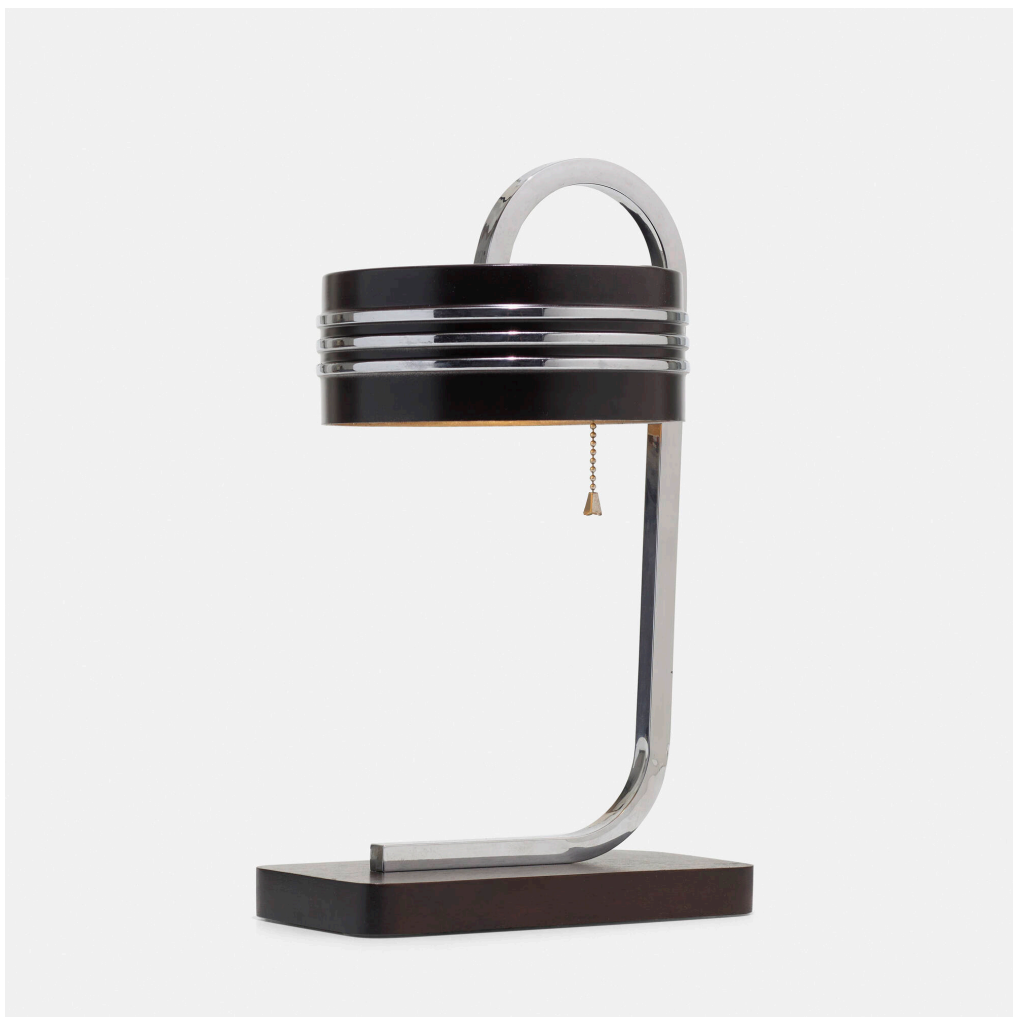

AMERICAN DESIGN

Auction

09 September 2021
11:00 am ct

Wright

1440 West Hubbard Street
Chicago IL
t 312 563 0020
f 312 563 0040

wright20.com
bid@wright20.com

137

GILBERT ROHDE
Table lamp

USA, c. 1935 | enameled steel, chrome-plated steel, chrome-plated brass, mahogany
14¼ h × 9 w × 6¾ d in (36 × 23 × 17 cm)

Estimate: \$2,000–3,000

WRIGHT