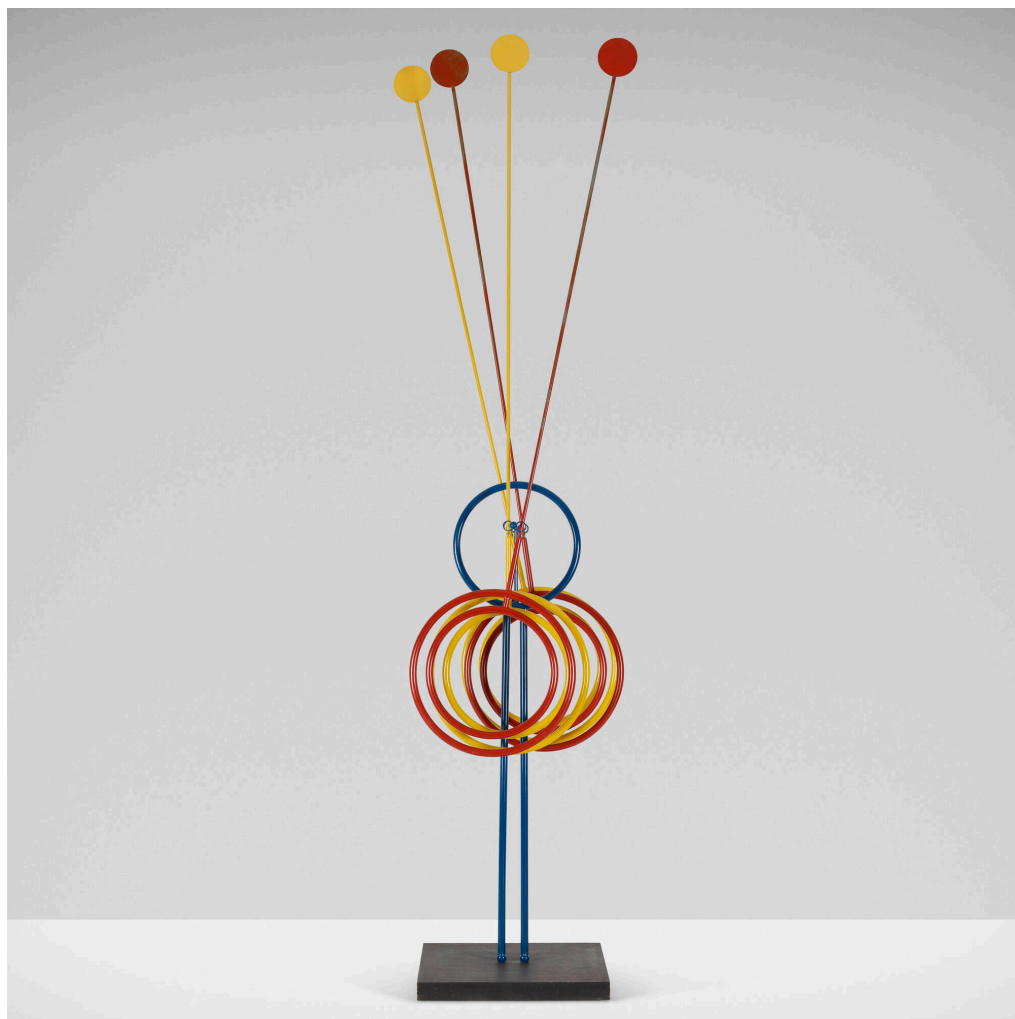

# DESIGN

307

**JOSEPH BURLINI**  
**Untitled (Monumental sculpture)**

---

enameled steel, lacquered wood  
122½ h × 23¾ w × 23¾ d in (311 × 60 × 60 cm)

Signed and dated to base 'Joseph A. Burlini 84'.

**Provenance:** Commissioned directly from the artist by the original owner | Private Collection, New York

**Estimate:** \$3,000–5,000

**Result:** \$5,938

**Auction**

24 October 2019

11:00 am ct

**Wright**

1440 West Hubbard Street

Chicago IL