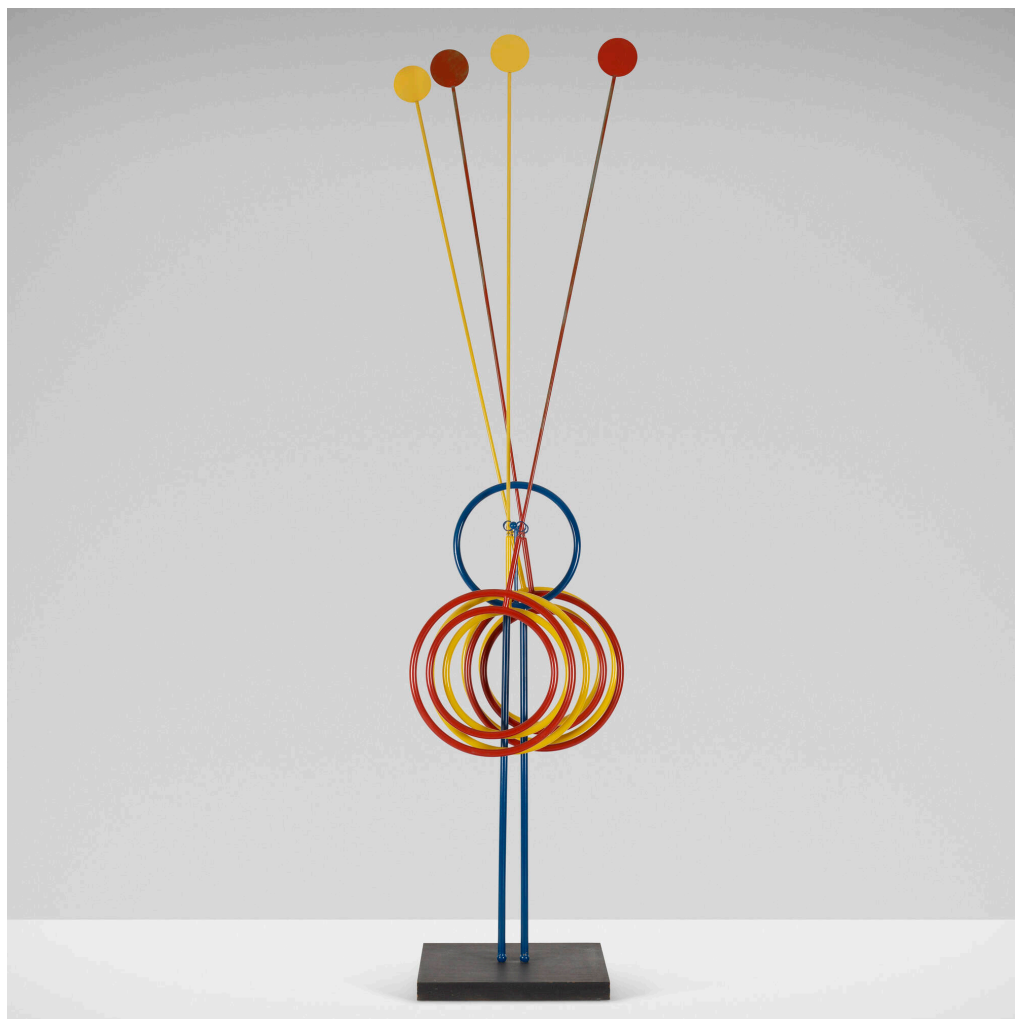

DESIGN

307

JOSEPH BURLINI
Untitled (Monumental sculpture)

enameled steel, lacquered wood
122½ h × 23¾ w × 23¾ d in (311 × 60 × 60 cm)

Signed and dated to base 'Joseph A. Burlini 84'.

Provenance: Commissioned directly from the artist by the original owner | Private Collection, New York

Estimate: \$3,000–5,000

Result: \$5,938

Auction

24 October 2019

11:00 am ct

Wright

1440 West Hubbard Street

Chicago IL