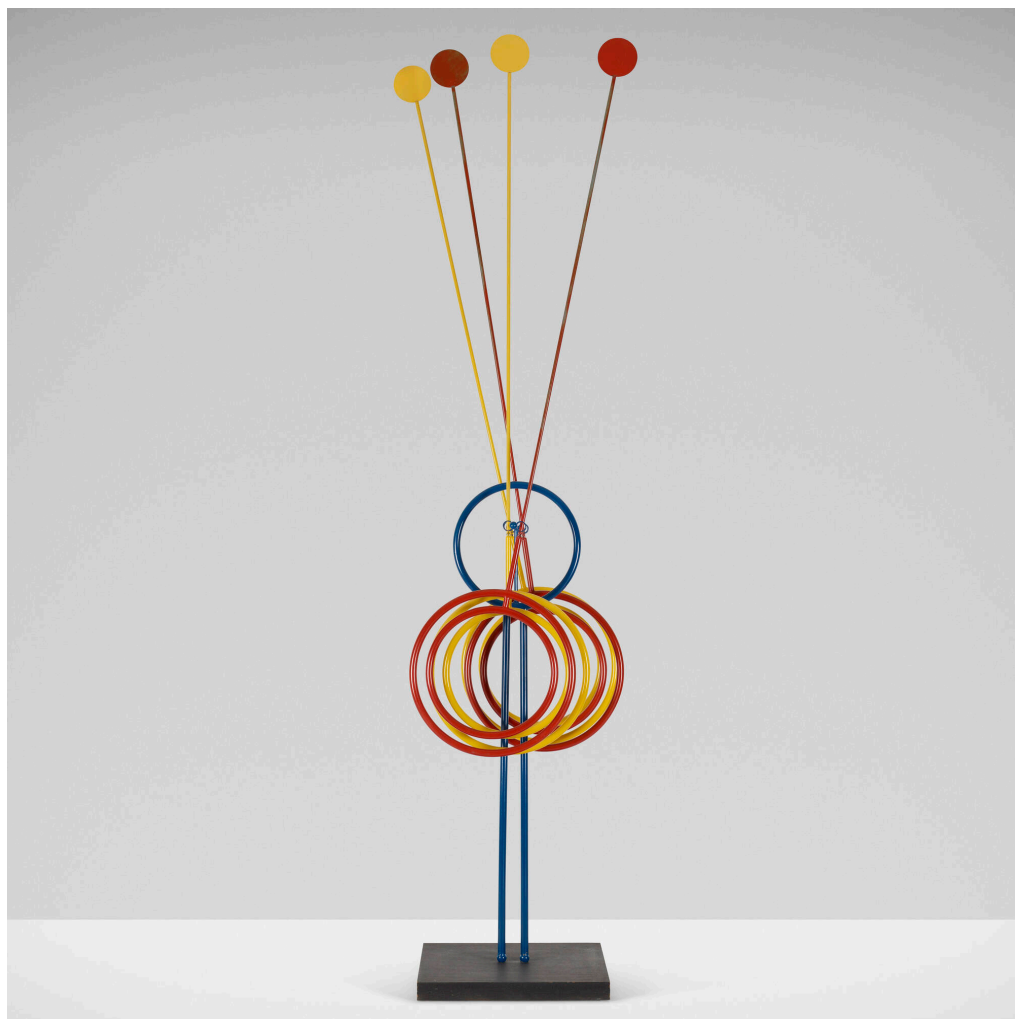

DESIGN

307

JOSEPH BURLINI
Untitled (Monumental sculpture)

enameled steel, lacquered wood
122½ h × 23¾ w × 23¾ d in (311 × 60 × 60 cm)

Signed and dated to base 'Joseph A. Burlini 84'.

Provenance: Commissioned directly from the artist by the original owner | Private Collection, New York

Estimate: \$3,000–5,000

Result: \$5,938

Auction

24 October 2019
11:00 am ct

Wright

1440 West Hubbard Street
Chicago IL
t 312 563 0020
f 312 563 0040

wright20.com
bid@wright20.com

WRIGHT