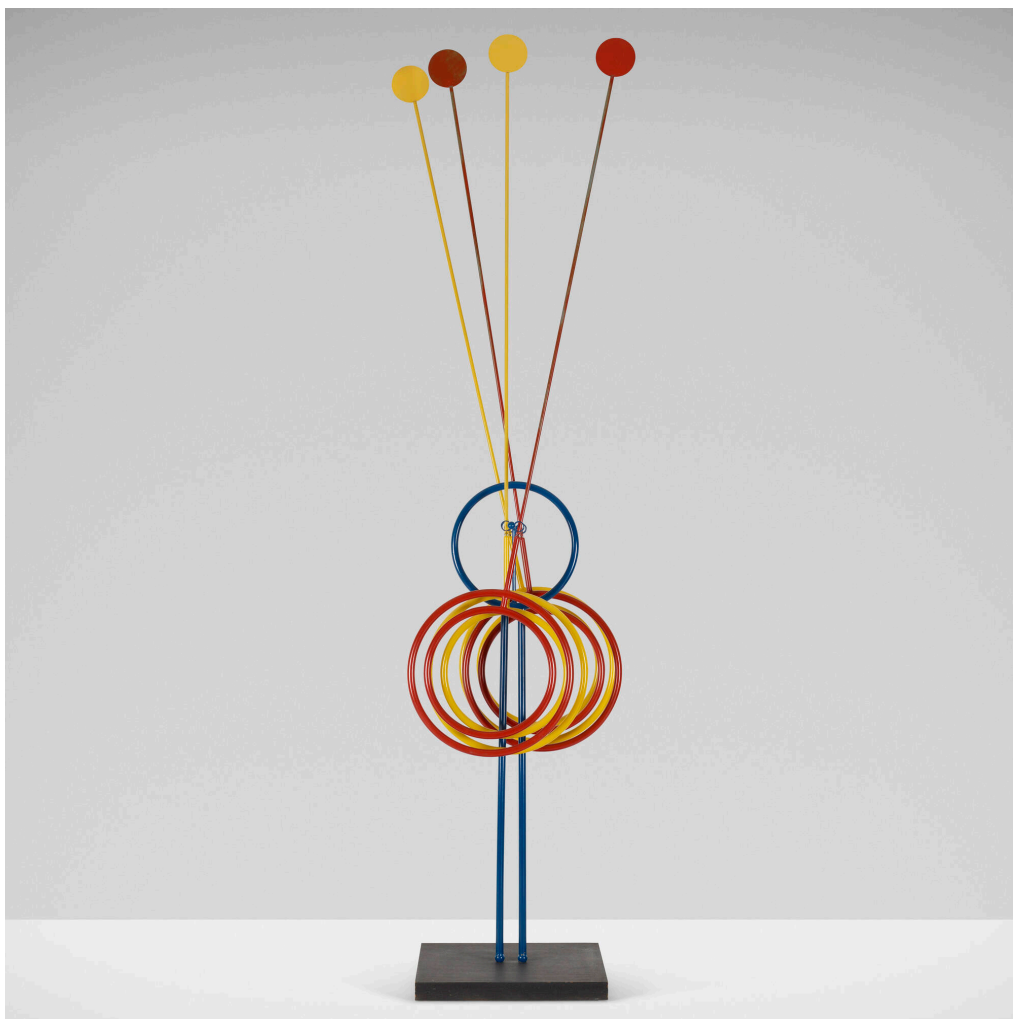

DESIGN

307

JOSEPH BURLINI
Untitled (Monumental sculpture)

enameled steel, lacquered wood
122½ h × 23¾ w × 23¾ d in (311 × 60 × 60 cm)

Signed and dated to base 'Joseph A. Burlini 84'.

Provenance: Commissioned directly from the artist by the original owner | Private Collection, New York

Estimate: \$3,000–5,000

Result: \$5,938

Auction

24 October 2019

11:00 am ct

Wright

1440 West Hubbard Street

Chicago IL