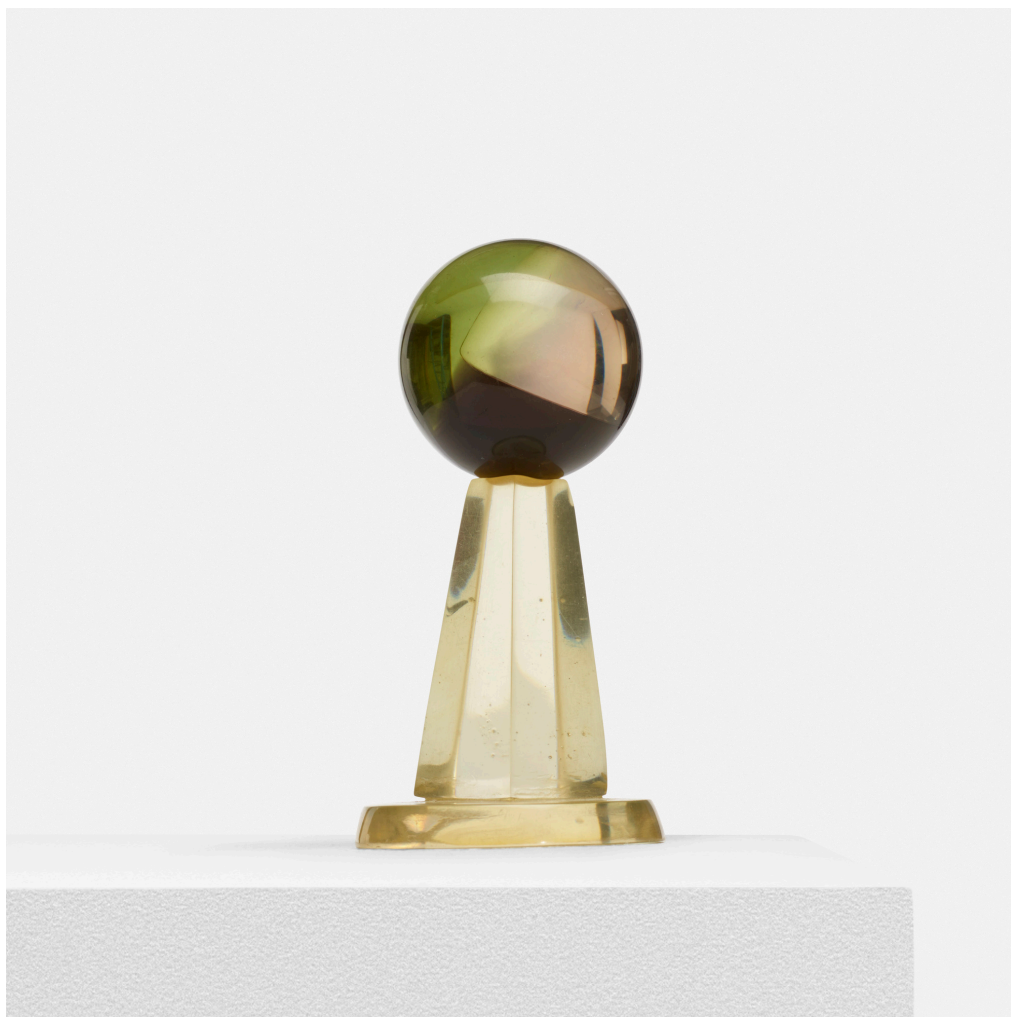

# IMPORTANT DESIGN

**107**

**LEO AMINO**  
**Untitled**

cast resin  
4¾ h × 2¼ dia in (12 × 6 cm)

Signed and dated to underside 'LA 65'. This two-piece work is comprised of a sculptural element that rests atop an artist-made base.

**Provenance:** Acquired directly from the artist by Emanuel and Linda Wright | Thence by descent

**Estimate:** \$2,000–3,000

**Result:** \$11,050

**Auction**

11 December 2018  
11:00 am ct

**Wright**

1440 West Hubbard Street  
Chicago IL  
t 312 563 0020  
f 312 563 0040