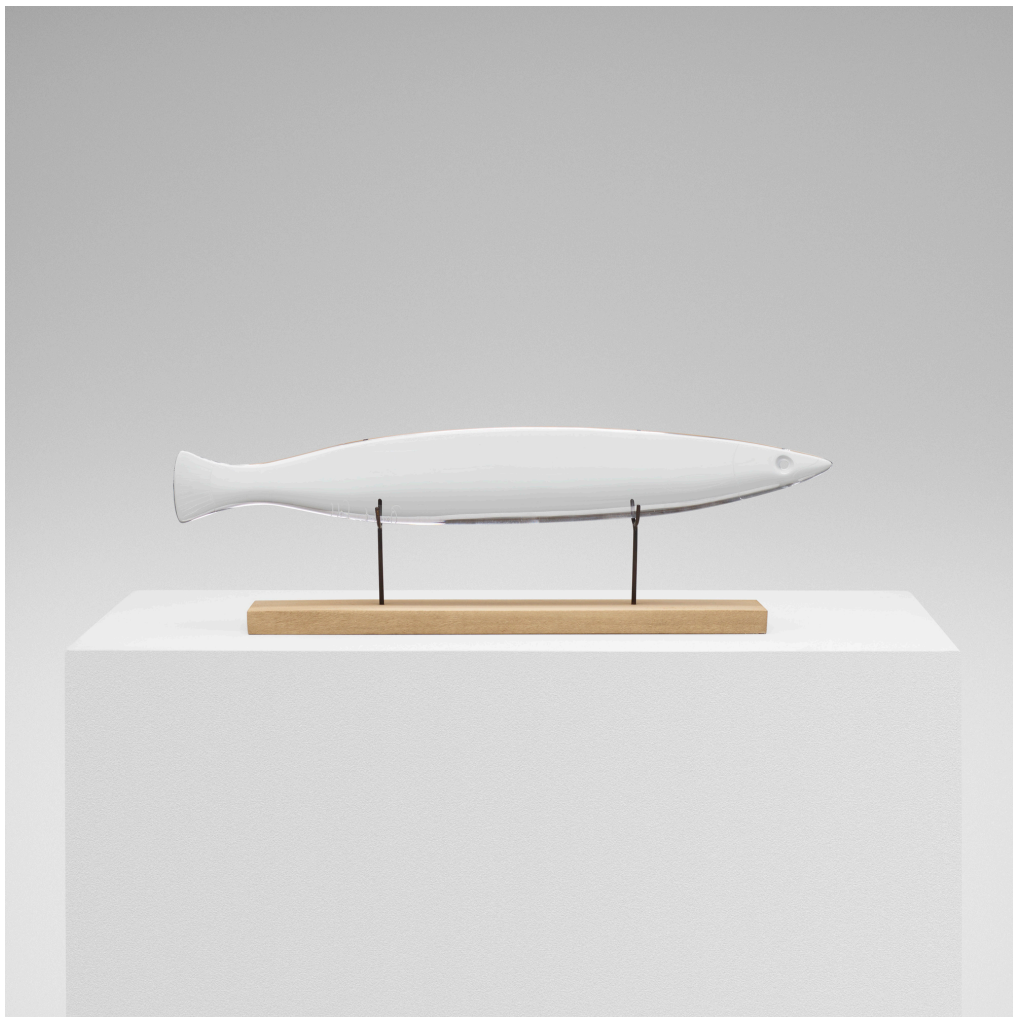

DESIGN INCLUDING POST WAR + CONTEMPORARY ART

309

FRANCOIS-XAVIER LALANNE
Barracuda letter opener

Baccarat | France, 1998 | crystal, fruitwood, brass
1½ h × 10¼ w × ½ d in (4 × 26 × 1 cm)

Incised to lower edge: [Baccarat fxl 19].