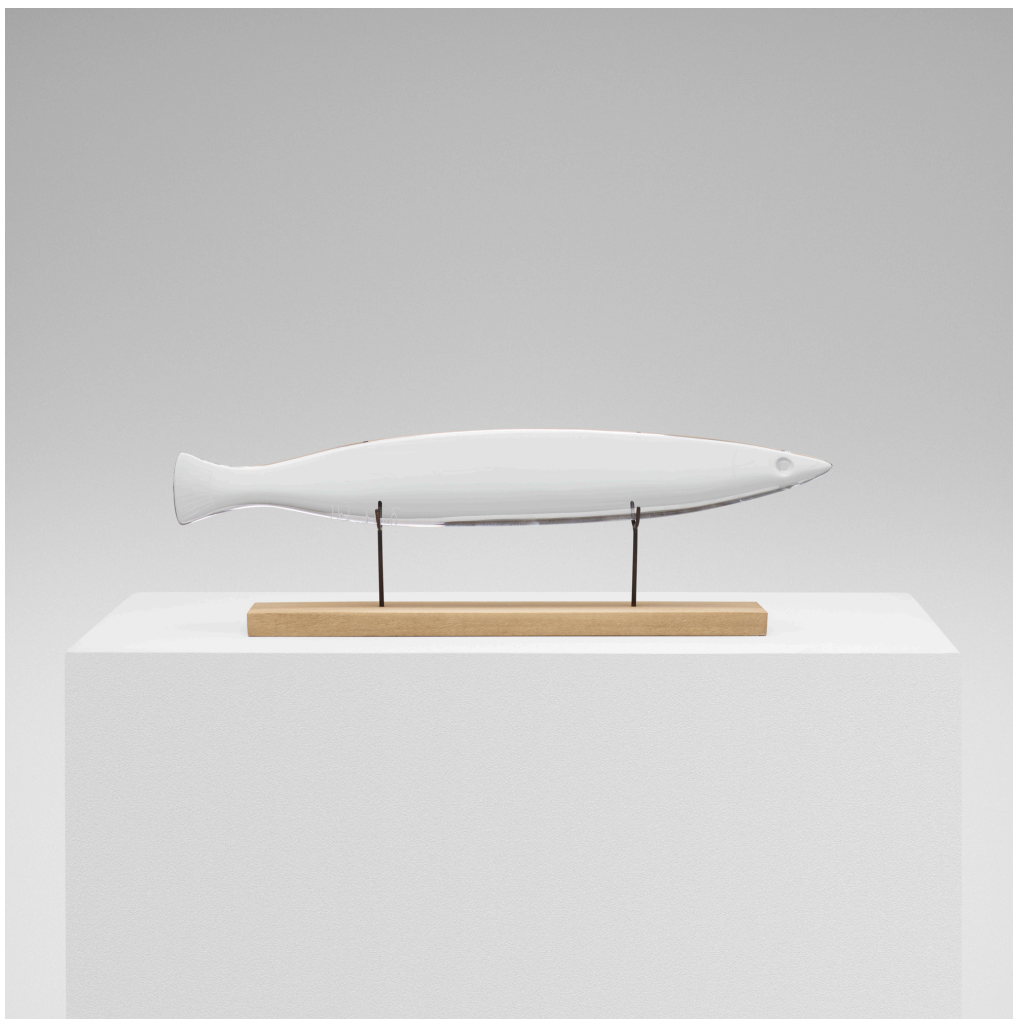

DESIGN INCLUDING POST WAR + CONTEMPORARY ART

309

FRANCOIS-XAVIER LALANNE
Barracuda letter opener

Baccarat | France, 1998 | crystal, fruitwood, brass
1½ h × 10¼ w × ½ d in (4 × 26 × 1 cm)

Incised to lower edge: [Baccarat fxl 19].