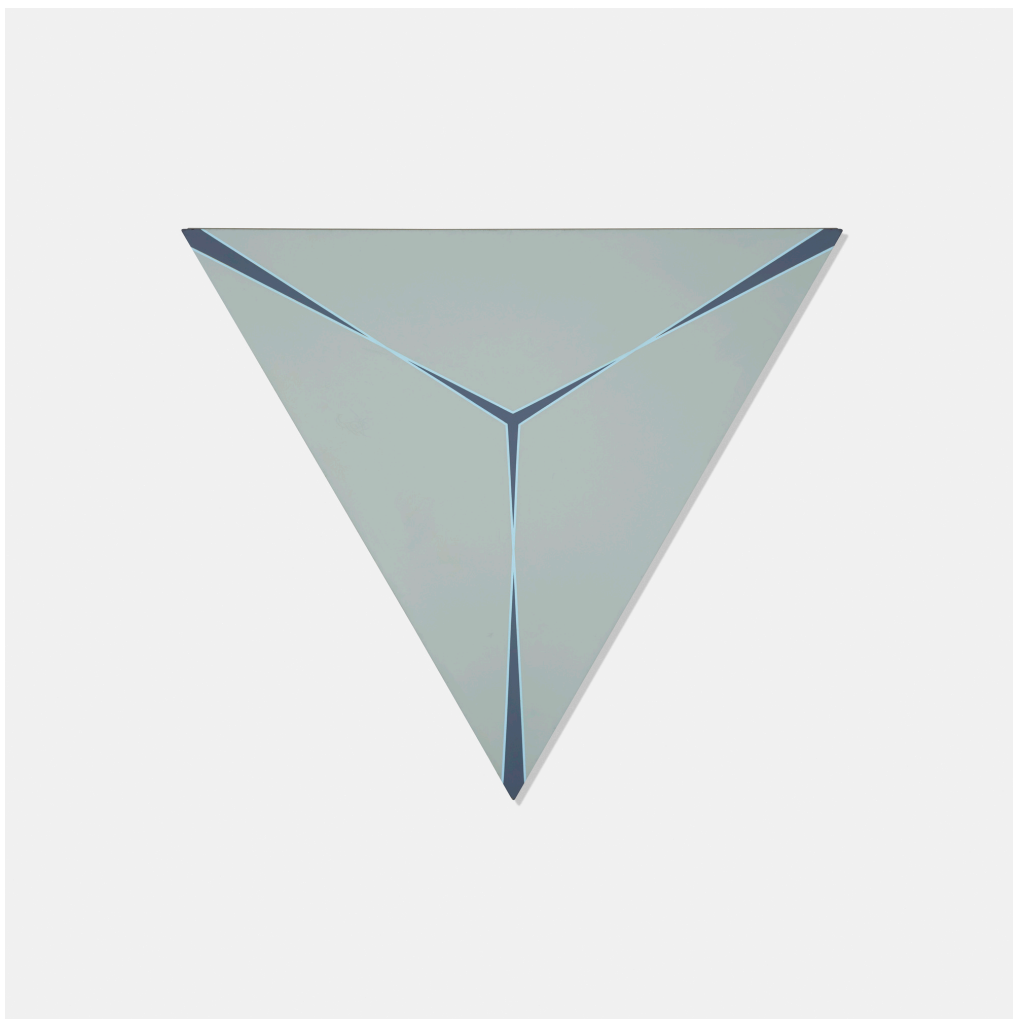

20TH CENTURY ART

131

EDWIN RUDA
Metro I

acrylic on canvas
62½ h × 72 w in (159 × 183 cm)

Signed and dated to verso 'E. Ruda 67' and 'Ruda 66'.

Provenance: Private Collection, New York | David Richard Contemporary, Santa Fe | Private Collection, New York

Exhibited: Park Place Gallery, New York, 1967 | *Park Place Gallery: Founders and Friends, Then and Now*, 3 February–31 March 2017, David Richard Contemporary, Santa Fe

Literature: *La Nouvelle Abstraction Américaine: 1950-1970*, vol.3, Humblet, pg. 1854