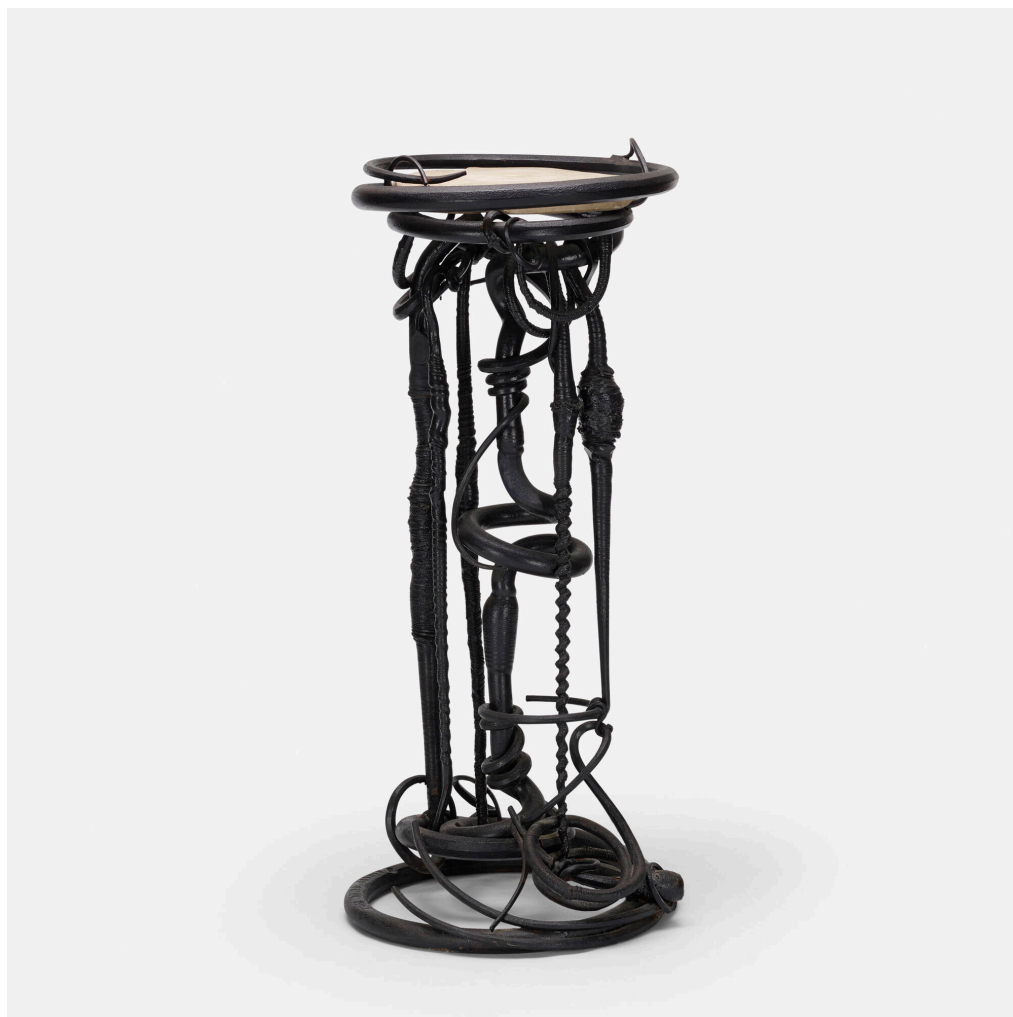

DESIGN

Auction

24 March 2016
noon ct

Wright

1440 West Hubbard Street
Chicago IL
t 312 563 0020
f 312 563 0040

wright20.com
bid@wright20.com

115

ALBERT PALEY Plant Stand

USA, 1982 | forged steel, limestone
56 h x 24 w x 24 d in (142 x 61 x 61 cm)

This work is from a series of plant stands revealing the artist's investigation of twisting techniques. An example from this series can be found in the permanent collection of the Philadelphia Museum of Art.

Signed and dated to lower edge: [Albert Paley 1982].

Literature: *The Art of Albert Paley*, Lucie-Smith, pg. 196 illustrates works from series

Estimate: $20,000–30,000

Result: $35,000

WRIGHT