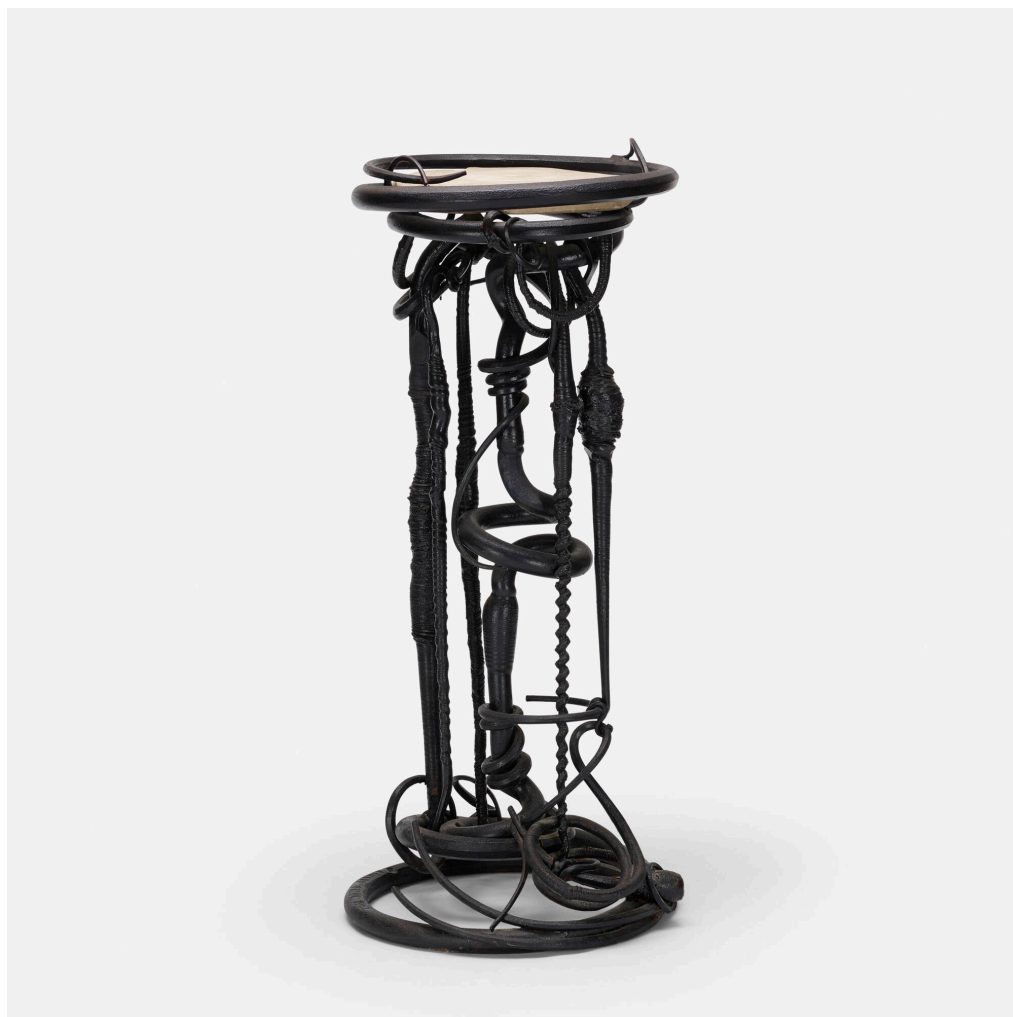

DESIGN

Auction

24 March 2016
noon ct

Wright

1440 West Hubbard Street
Chicago IL
t 312 563 0020
f 312 563 0040

wright20.com
bid@wright20.com

115

ALBERT PALEY Plant Stand

USA, 1982 | forged steel, limestone
56 h x 24 w x 24 d in (142 x 61 x 61 cm)

This work is from a series of plant stands revealing the artist's investigation of twisting techniques. An example from this series can be found in the permanent collection of the Philadelphia Museum of Art.

Signed and dated to lower edge: [Albert Paley 1982].

Literature: *The Art of Albert Paley*, Lucie-Smith, pg. 196 illustrates works from series

Estimate: \$20,000–30,000

Result: \$35,000

WRIGHT