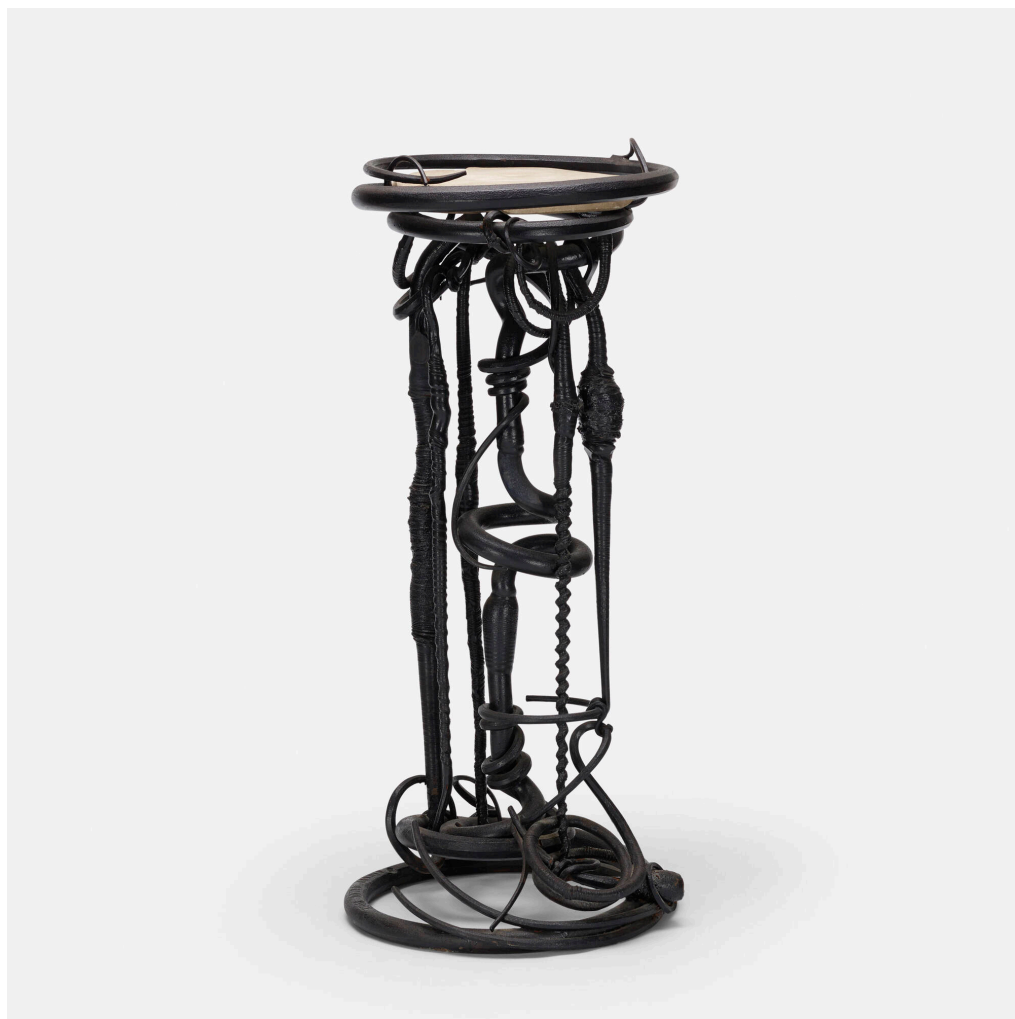

DESIGN

Auction

24 March 2016
noon ct

Wright

1440 West Hubbard Street
Chicago IL
t 312 563 0020
f 312 563 0040

wright20.com
bid@wright20.com

115

ALBERT PALEY Plant Stand

USA, 1982 | forged steel, limestone
56 h x 24 w x 24 d in (142 x 61 x 61 cm)

This work is from a series of plant stands revealing the artist's investigation of twisting techniques. An example from this series can be found in the permanent collection of the Philadelphia Museum of Art.

Signed and dated to lower edge: [Albert Paley 1982].

Literature: *The Art of Albert Paley*, Lucie-Smith, pg. 196 illustrates works from series

Estimate: \$20,000–30,000

Result: \$35,000

WRIGHT