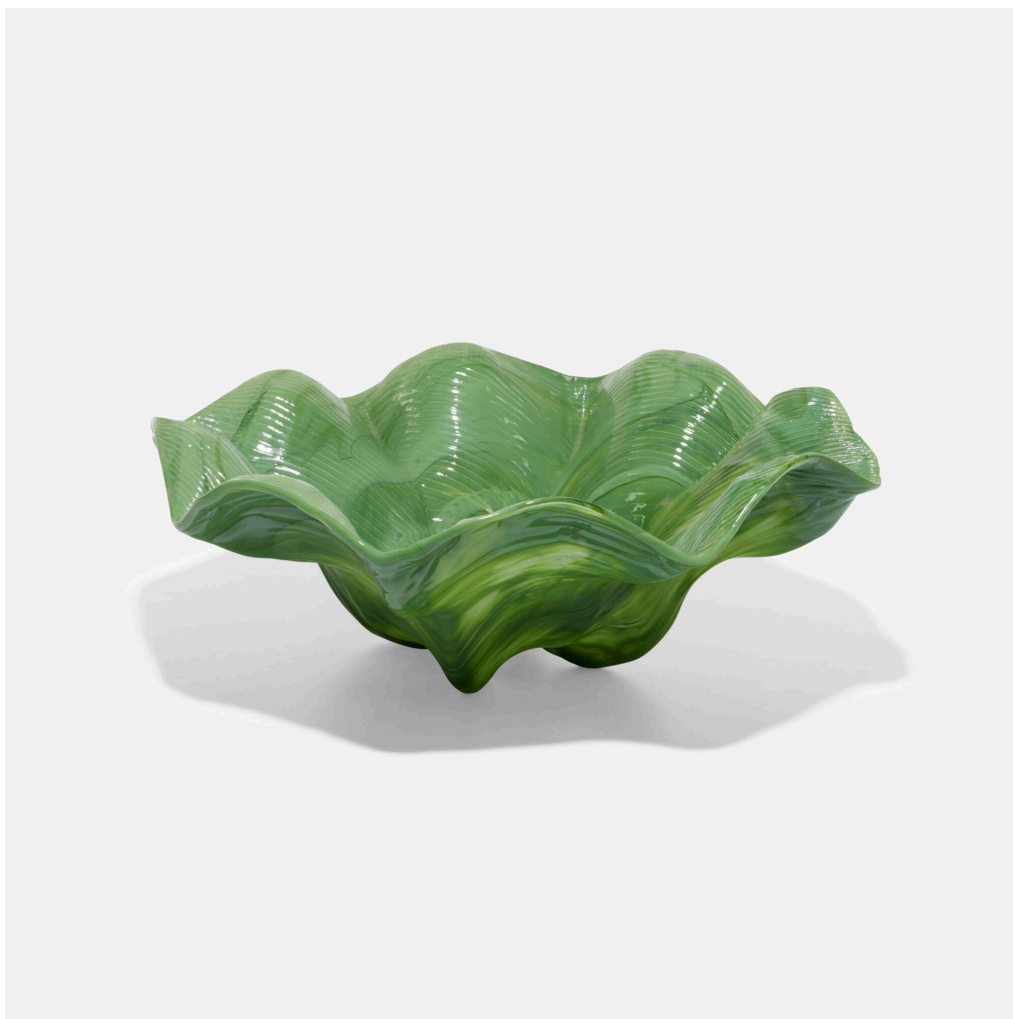

MASS MODERN

**Auction**

13 July 2013
10:00 am ct

Wright

1440 West Hubbard Street
Chicago IL
t 312 563 0020
f 312 563 0040

wright20.com
bid@wright20.com

597

TONI ZUCCHERI
Ninfee bowl

Venini | Italy, 1961-1968 | glass
7¾ h × 21½ w × 20½ d in (20 × 55 × 52 cm)

Incised signature to underside: [Venini Italia].

Literature: *Venini Glass: Catalogue 1921-2007*, Deboni, pl. 271

Estimate: \$2,000–3,000

Result: \$1,016

WRIGHT