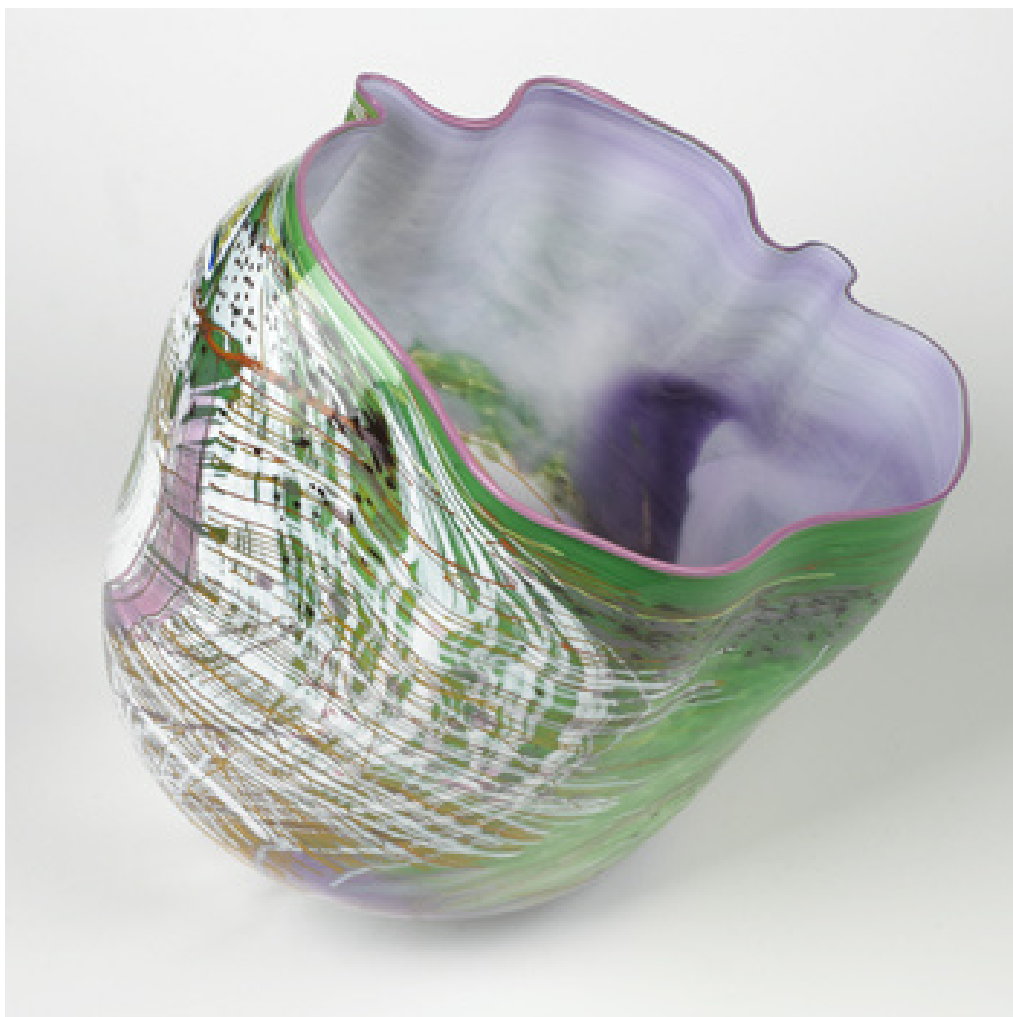

MODERN DESIGN

462

DALE CHIHULY
Violet Soft Cylinder

USA, 1991
12 h × 11 w in (30 × 28 cm)

Engraved signature and date.

Estimate: \$5,000–7,000

Auction

09 June 2002
noon ct