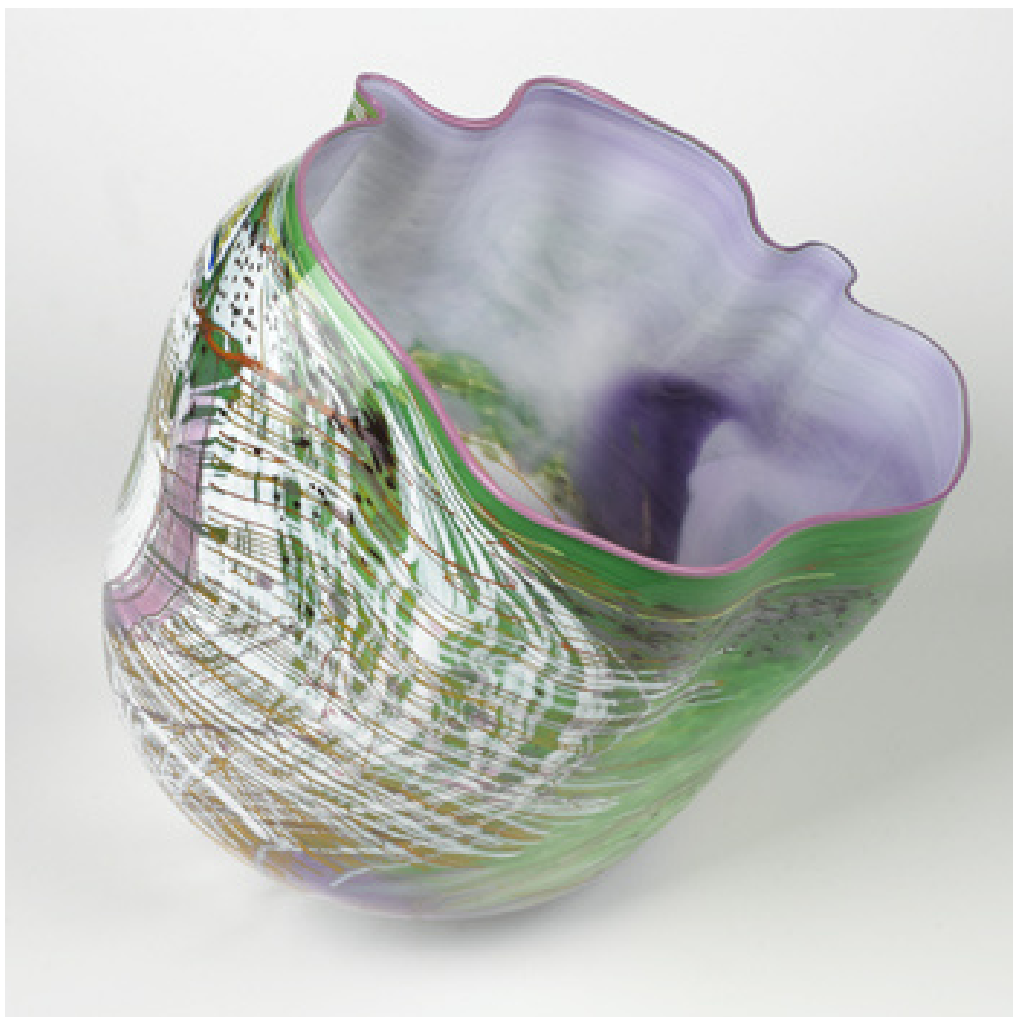

MODERN DESIGN

462

DALE CHIHULY
Violet Soft Cylinder

USA, 1991
12 h x 11 w in (30 x 28 cm)

Engraved signature and date.

Estimate: \$5,000–7,000

Auction

09 June 2002
noon ct