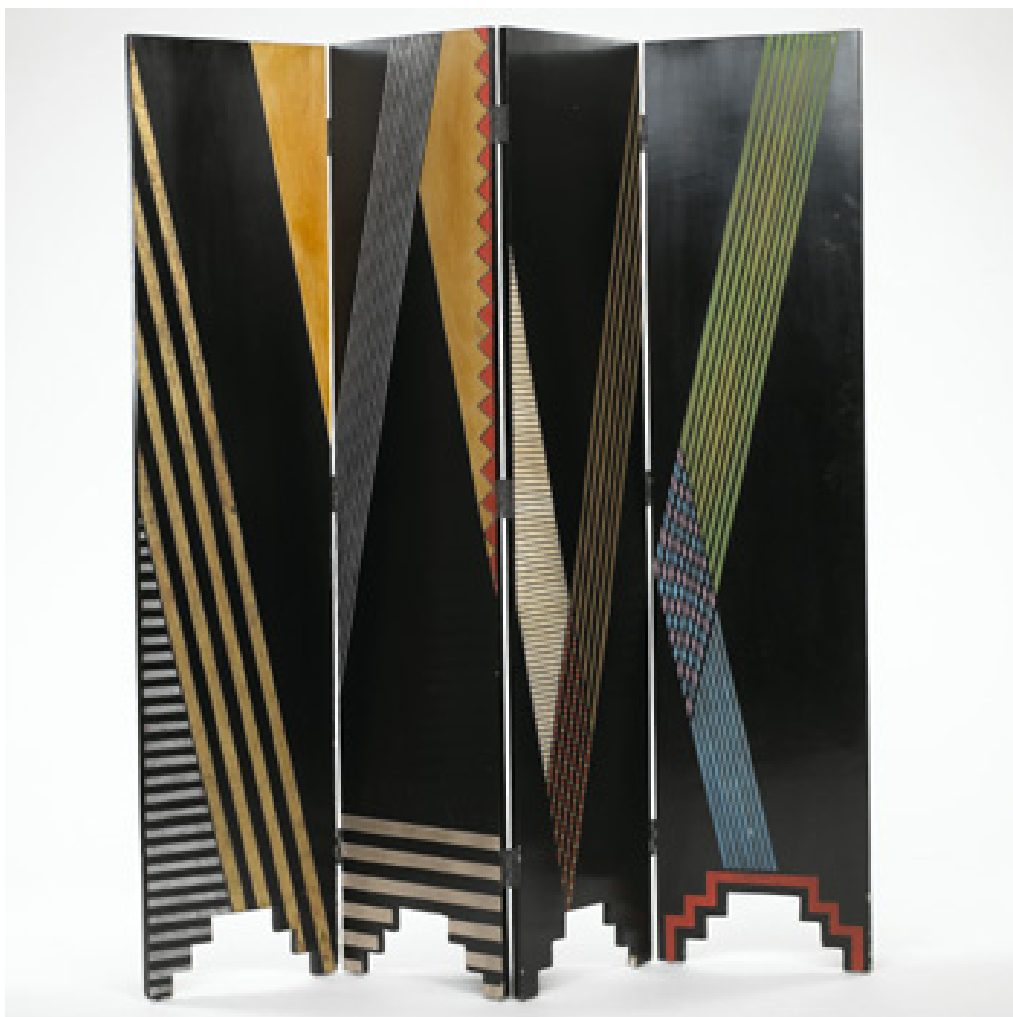

MODERN DESIGN

397

RICHARD HAAS
folding screen

USA, 1983 | lacquer and enamel on wood
76 h in (193 cm)

Richard Haas is largely known for his large-scale architectural trompe-l'oeil style mural. Signed and dated on verso.