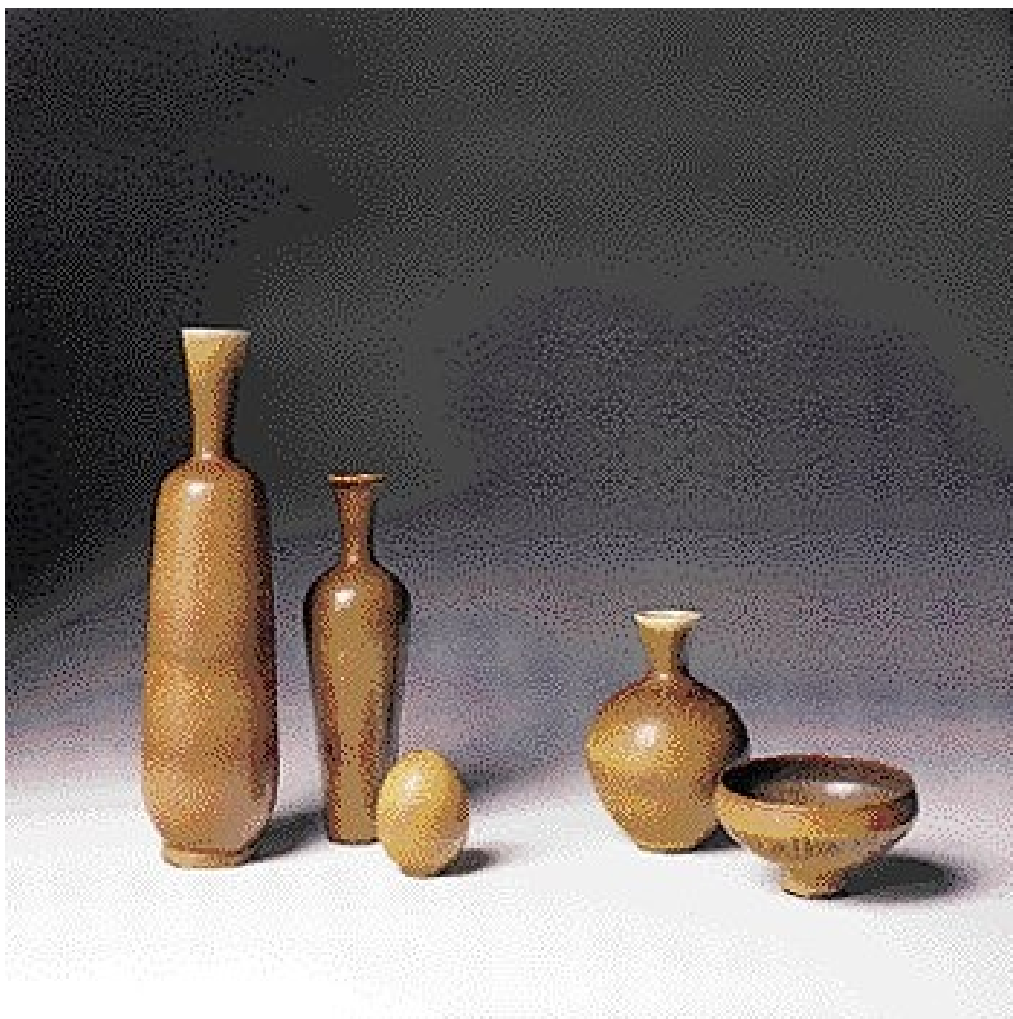

MODERN DESIGN

190

BERNDT FRIBERG

egg

Gustavsberg | Sweden, 1959 | porcelain

4 h in (10 cm)

Hand-thrown egg vase with fine "hairs fur" glaze with hand-incised mark.

Estimate: \$900–1,200